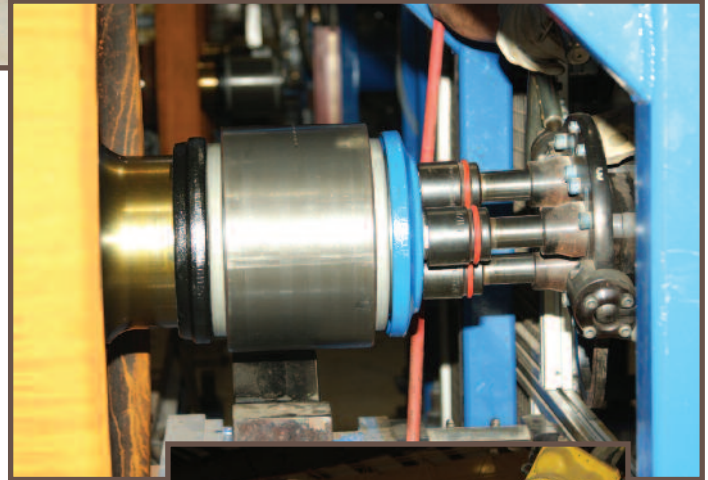

WHEELS & AXLES

We Build and Service the Whole Car

American Railcar Industries' Special Products Group, a leading provider of rail car parts and accessories, now supplies new wheel, axle and bearing assemblies. Machined and assembled in our industry leading, state of the art robotic manufacturing facility, ARI wheel assemblies offer the highest level of quality workmanship in the industry.

ARI is an AAR Certified Facility

CURRENT CAPABILITIES

Class F 6½ X 12

Class K 6½ X 9

Bearings: Brenco and Timken

AMERICAN RAILCAR INDUSTRIES, INC.

100 Clark Street, St. Charles, Missouri 63301

website: www.americanrailcar.com