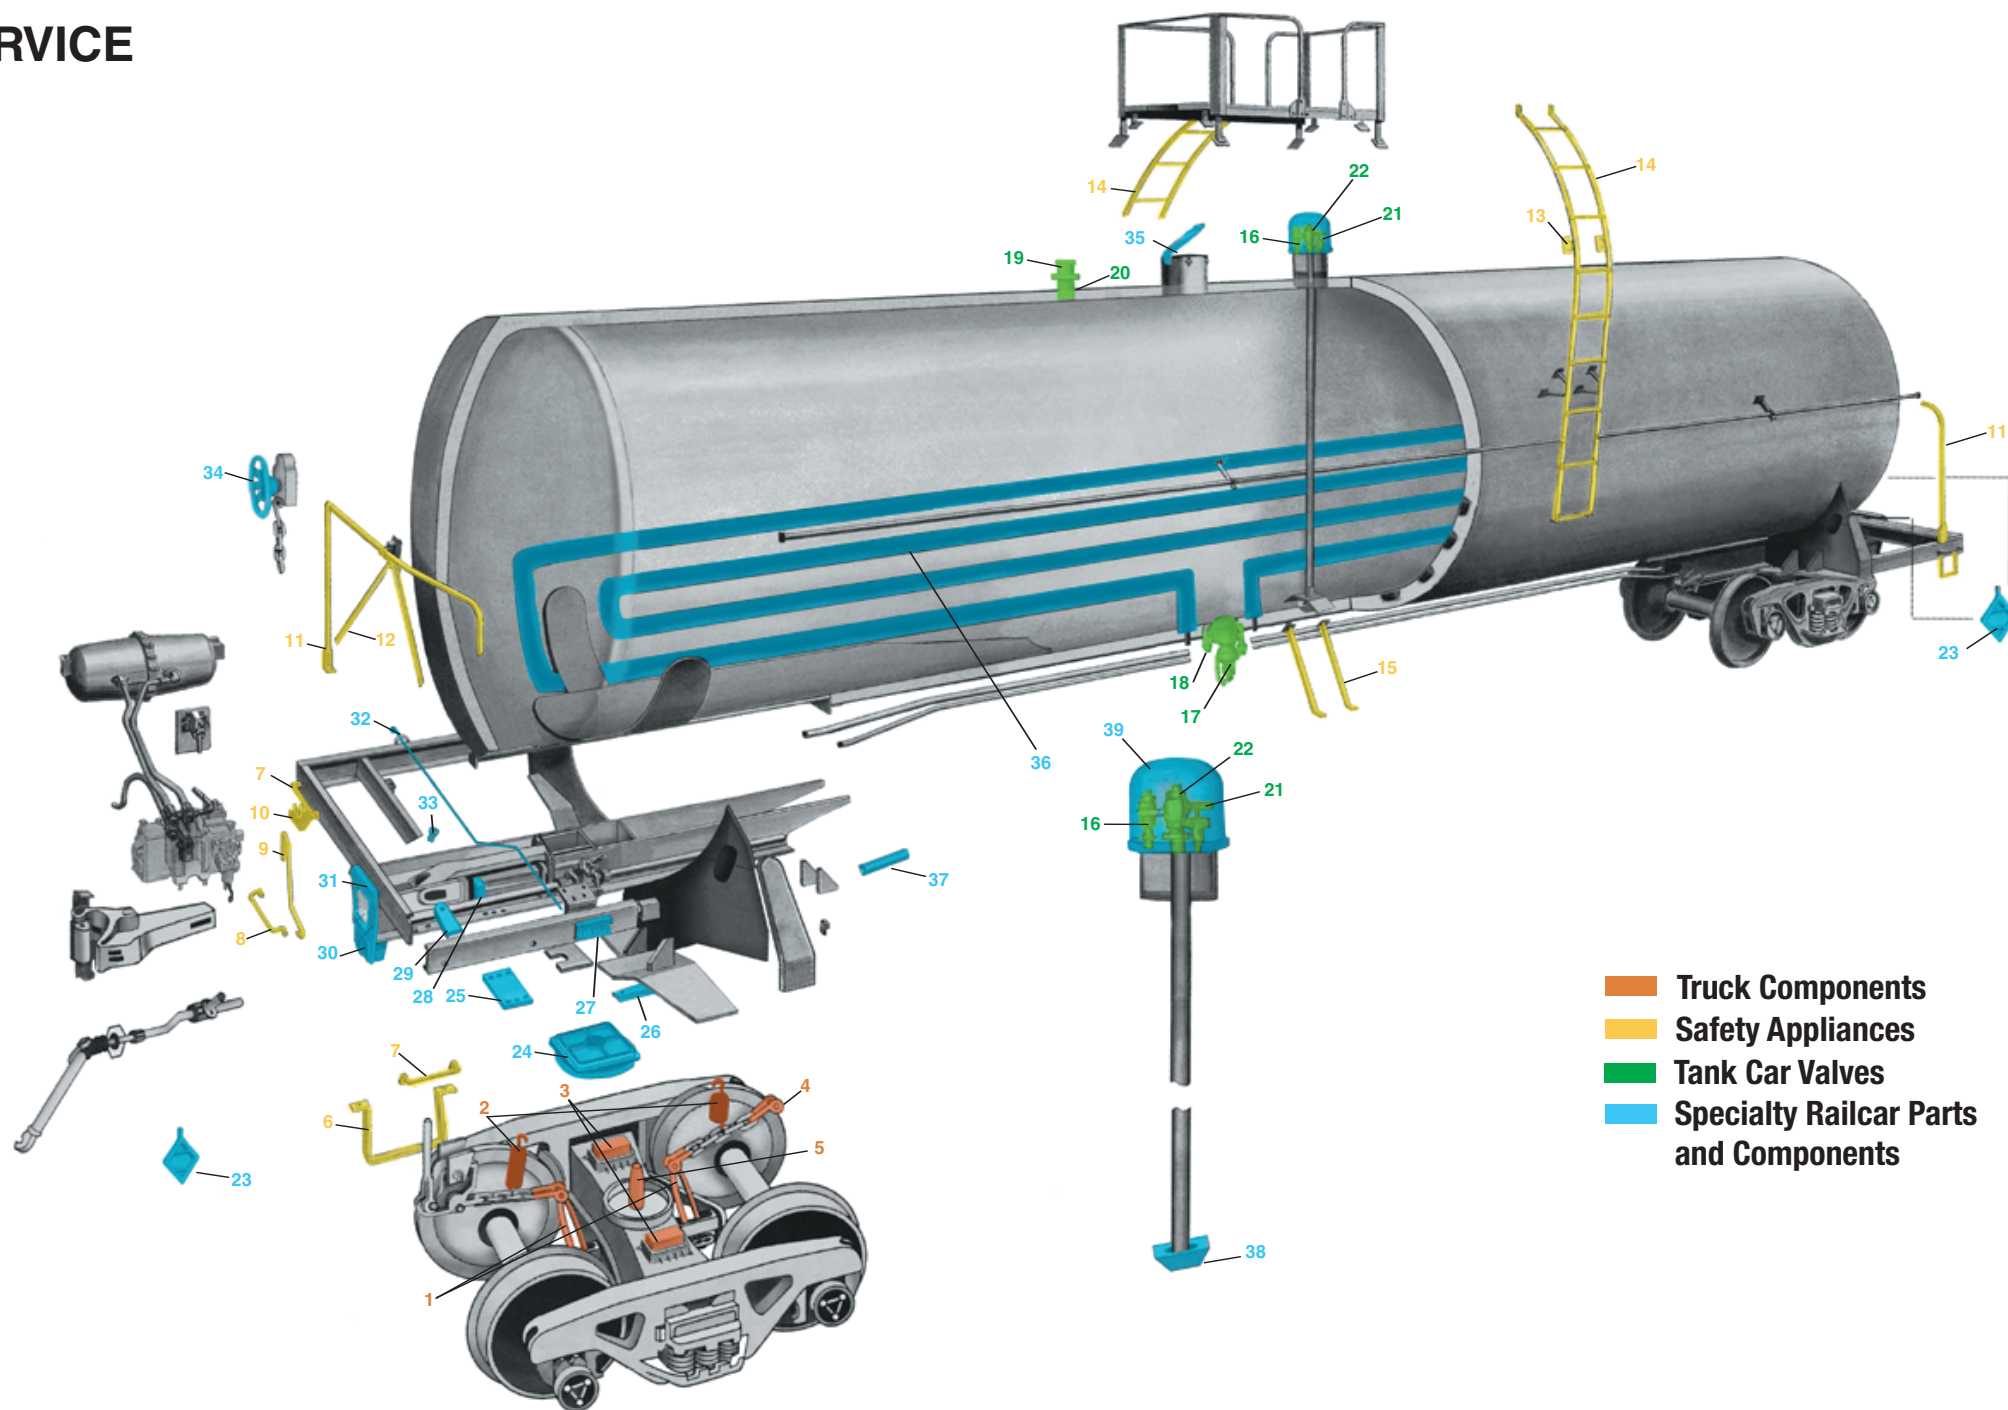

# GENERAL SERVICE TANK CAR

- Truck Components
- Safety Appliances
- Tank Car Valves
- Specialty Railcar Parts and Components

## TRUCK COMPONENTS

1. Brake Lever
2. Hand Brake Release Spring
3. Truck Side Bearing
4. Brake Lever Clevis
5. Center Pin

## SAFETY APPLIANCES

6. Sill Step
7. Handhold
8. Grab Iron
9. Uncoupling Rod
10. Uncoupling Rod Bracket
11. End Safety Rail
12. End Platform Supports
13. Side Ladder Support
14. Safety Platform Ladder
15. Stand Off Ladder

## TANK CAR VALVES

16. Air Inlet Valve
17. Bottom Outlet Valve
18. Steam Connection Cap
19. Safety Valve
20. Safety Valve Nozzle
21. Vacuum Relief Valve
22. Siphon Valve